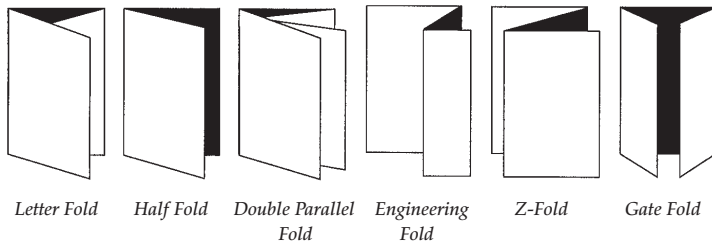

Preset Fold Patterns

Local Dealer: